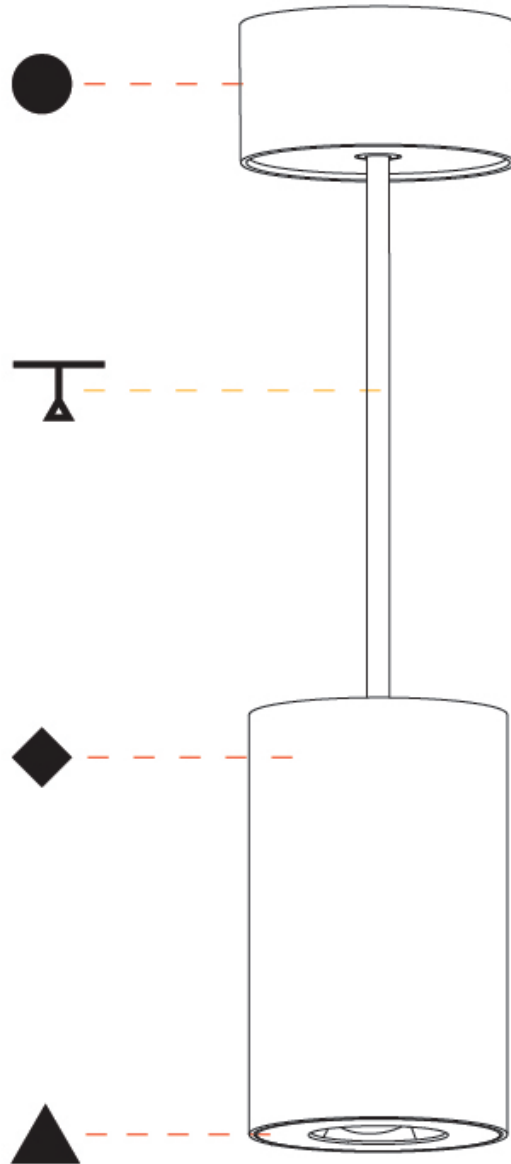

OIKO PRO ROUND SUSPENSION

A300394-

PROJECT	_____
TYPE	_____
SPECIFIER	_____
QUANTITY	_____
DATE	_____

A